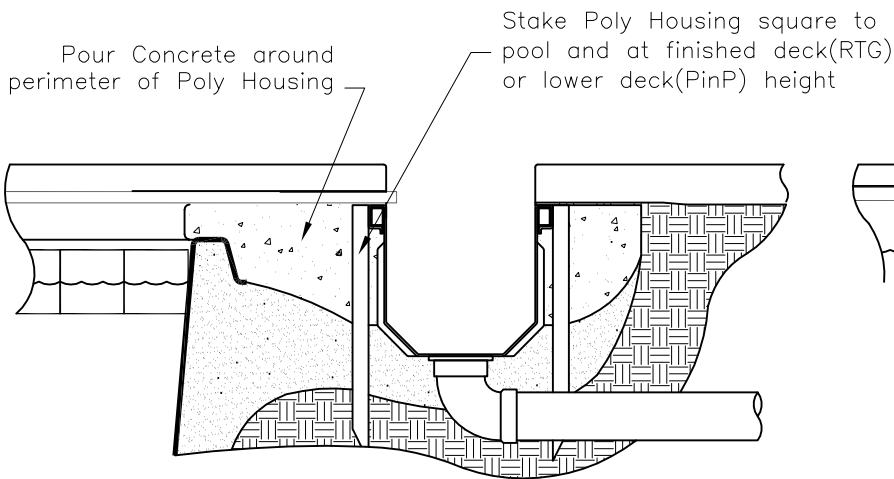

Polymer Housing Mounting Options

6" standoff brackets for
Fiberglass Pools wider than 12'

Direct mount for Fiberglass
Pools 12' and narrower

Pool-in-Pool or
Recessed Topguide

Vinyl Liner Pool Mount