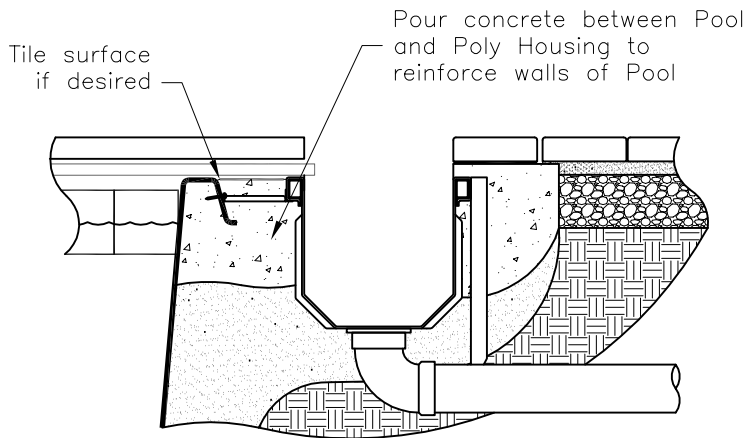

Polymer Housing Mounting Options

6" standoff brackets for
Fiberglass Pools wider than 12'

Direct mount for Fiberglass
Pools 12' and narrower

Pool-in-Pool or
Recessed Topguide

Vinyl Liner Pool Mount