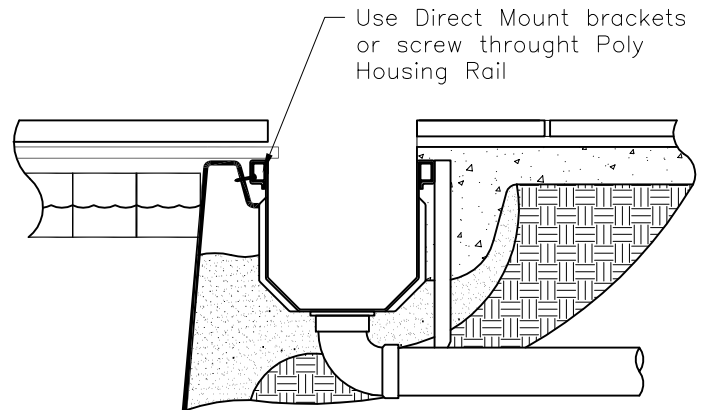

Polymer Housing Mounting Options

6" standoff brackets for
Fiberglass Pools wider than 12'

Direct mount for Fiberglass
Pools 12' and narrower

Pool-in-Pool or
Recessed Topguide

Vinyl Liner Pool Mount