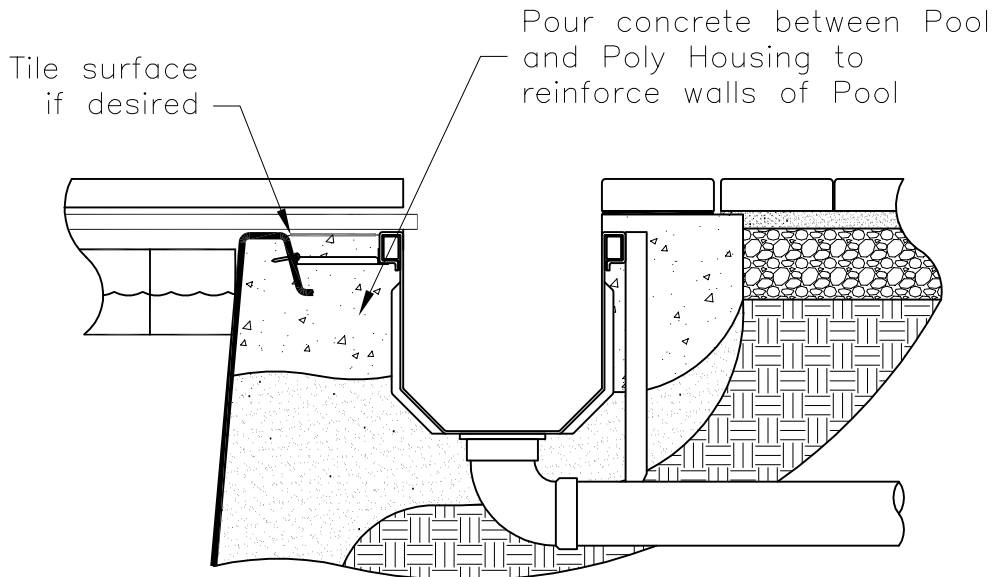

# Fiberglass Pool Polymer Housing Mounting

## 6" standoff brackets for Fiberglass Pools wider than 12'

## Direct mount for Fiberglass Pools 12' and narrower